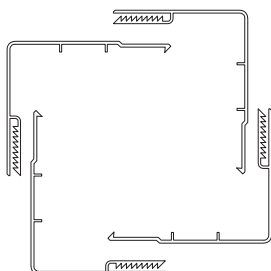

4 PIECE GORILLA® WRAP

Ideal for any 4" x 4" or 6" x 6" post. The unique design helps hide posts that are not perfectly square or vary in size. Wrap around your existing post and snap together.