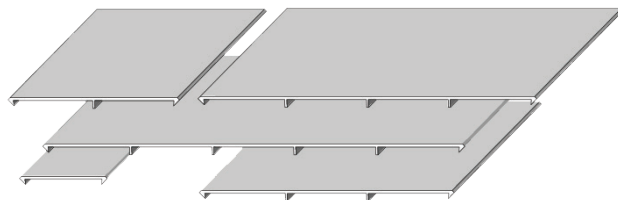

8 PIECE GORILLA® WRAP

Choose 4", 6", 8", 10" or 12" insert and snap them into the 4 corner pieces to successfully wrap your existing posts.