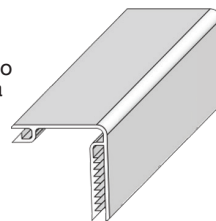

Adjusts to create a snug fit