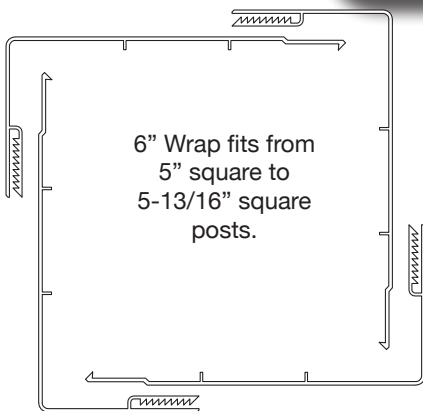

4" Wrap fits from 3-1/4" square to 4-3/8" square posts.

6" Wrap fits from 5" square to 5-13/16" square posts.

Colors: