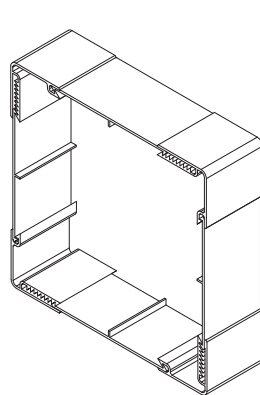

8 PIECE GORILLA® WRAP

Choose 4", 6", 8", 10" or 12" insert and snap them into the 4 corner pieces to successfully wrap your existing posts.