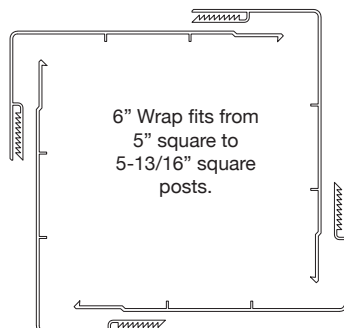

6" Wrap fits from 5" square to 5-13/16" square posts.