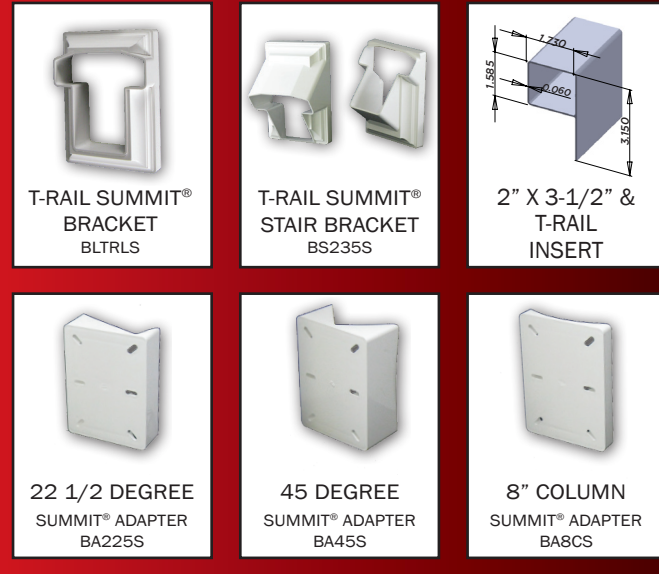

Contour

Deck Over

2" X 3-1/2"

Contour

Deck Over

2" X 3-1/2"

T-Rail

Not all Vinyl Is Created Equal!

GATE Accessories

Paddle Latches
Aluminum, Mild Steel & Stainless Steel

Hex Adjust Hinges
Corner and 2" U
Hex adjustable- Self Closing

Corner Hinge
Mild Steel & Stainless Steel

CAPS

Classic Cap
4" or 5" Options available.