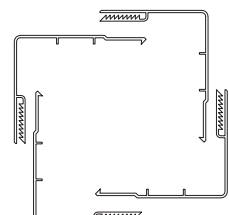

4 PIECE GORILLA WRAP

4" Wrap fits from 3-1/4" square to 4-3/8" square posts.