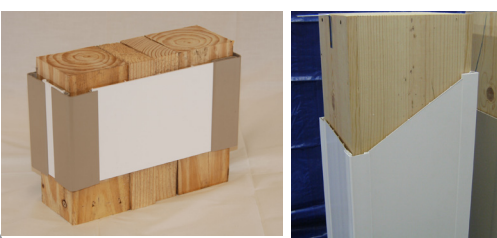

Gorilla™ Grab Rail

GATE Accessories

CAPS

New England Cap
4" or 5" Options available.

Gothic Cap
4" or 5" Options available.

5 Degree Handicap Elbow

Gorilla™ Grab Rail - Secondary Handrail

Gorilla® Wrap

4 PIECE GORILLA WRAP

8 PIECE GORILLA WRAP

- Designed for many wrap configurations, rectangular & square up to 12 1/4" wide.
- Interchangeable components allow for customized color mixing of corners and sides.

Colors:

SOLAR

Available additions are Frosted Glass or Metal Plated Toppers

LOW VOLTAGE

4 and 8 Piece Gorilla® Wrap System

www.WaymarkProducts.com
877-652-6118
Waymark Products, LLC