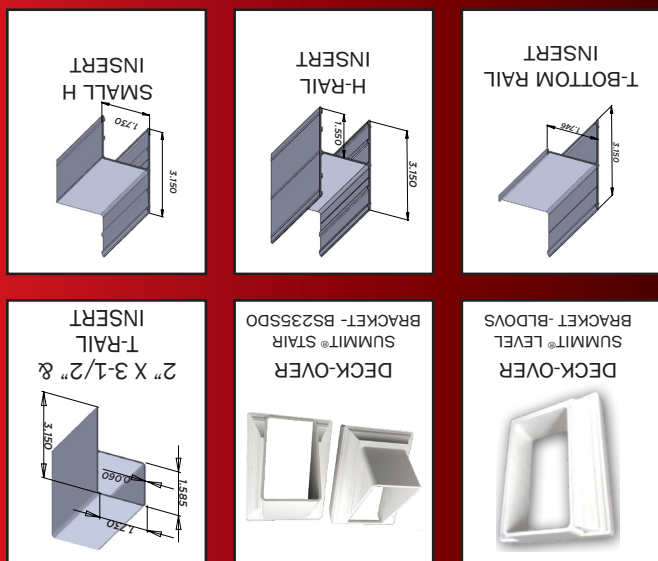

Contour

Deck Over

2" X 3-1/2"

Contour

Deck Over

2" X 3-1/2"

T-Rail

Not all Vinyl Is Created Equal!