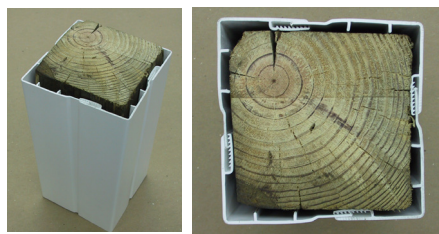

Gorilla™ Grab Rail

GATE Accessories

CAPS

New England Cap
4" or 5" Options available.

Gothic Cap
4" or 5" Options available.

5 Degree Handicap Elbow

Gorilla™ Grab Rail - Secondary Handrail

Gorilla® Wrap

4 PIECE GORILLA WRAP

8 PIECE GORILLA WRAP

- Designed for many wrap configurations, rectangular & square up to 12 1/4" wide.
- Interchangeable components allow for customized color mixing of corners and sides.

Colors:

SOLAR

Available additions are Frosted Glass or Metal Plated Toppers

LOW VOLTAGE

4 and 8 Piece Gorilla® Wrap System

www.WaymarkProducts.com
877-652-6118
Waymark Products, LLC