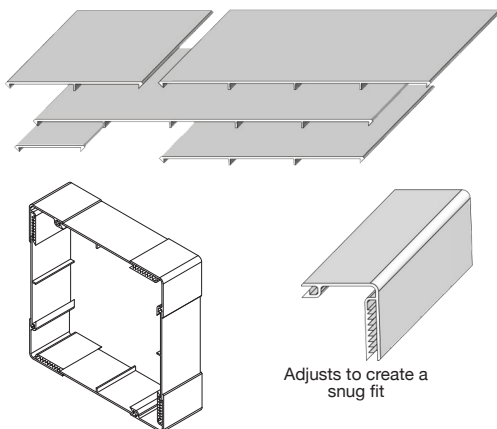

8 PIECE GORILLA WRAP

Adjusts to create a snug fit

- Designed for many wrap configurations, rectangular & square up to 12 1/4" wide.
- Interchangeable components allow for customized color mixing of corners and sides.