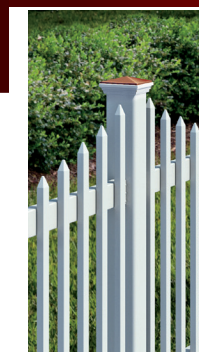

CAPS

Classic Cap
4" or 5" Options available.

New England Cap
4" or 5" Options available.

Pyramid Cap
4" or 5" Options available.

Gothic Cap
4" or 5" Options available.