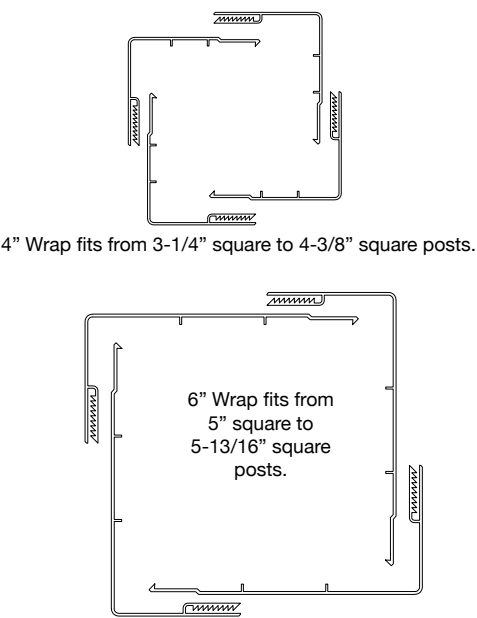

4 PIECE GORILLA WRAP

8 PIECE GORILLA WRAP