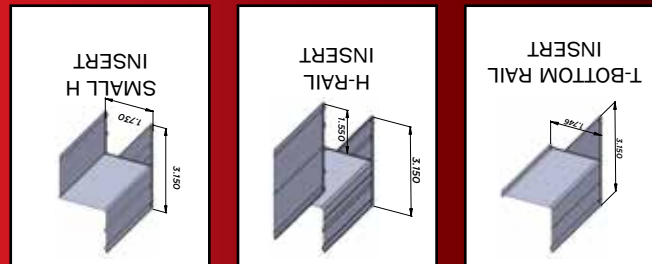

Contour

Deck Over

2" X 3-1/2"

T-Rail

Not all Vinyl Is Created Equal!

Homeland® manufactures the toughest PVC profiles with the most advanced UV protection under the sun, our ACCU-Shield® formulation.

ACCU-Shield is our protective outer layer engineered to significantly reduce oxidation and the damaging effects of the sun's ultraviolet rays. Even in harsh climates, ACCU-Shield protects the color and sheen of our products for a longer period of time. Simply put, there is no better protection under the sun than ACCU-Shield.