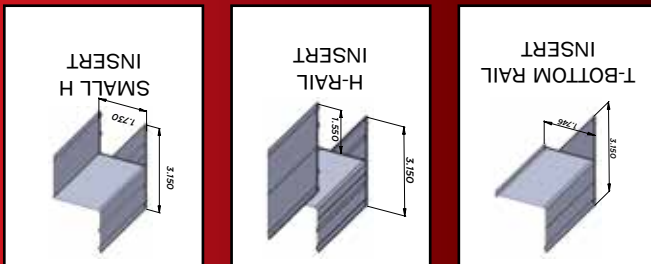

Contour

Deck Over

2" X 3-1/2"

T-Rail

Not all Vinyl Is Created Equal!

Homeland® manufactures the toughest PVC profiles with the most advanced UV protection under the sun, our ACCU-Shield® formulation.

ACCU-Shield is our protective outer layer engineered to significantly reduce oxidation and the damaging effects of the sun's ultraviolet rays. Even in harsh climates, ACCU-Shield protects the color and sheen of our products for a longer period of time. Simply put, there is no better protection under the sun than ACCU-Shield.