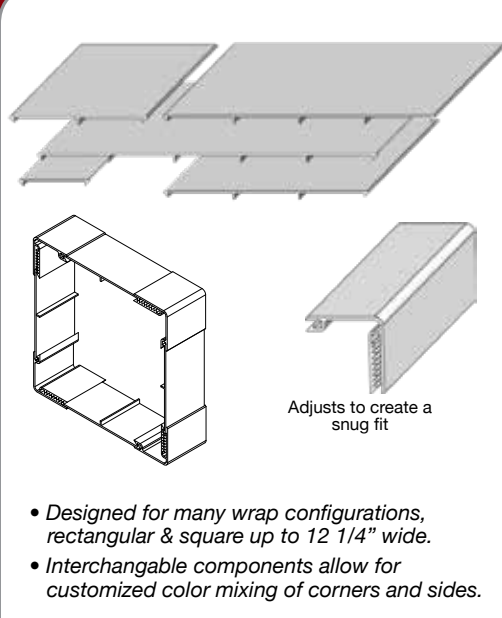

Gorilla™ Grab Rail

GATE Accessories

CAPS

New England Cap
4" or 5" Options available.

Gothic Cap
4" or 5" Options available.

Gorilla™ Grab Rail - Secondary Handrail

Gorilla® Wrap

4 PIECE GORILLA WRAP

8 PIECE GORILLA WRAP

Colors:

SOLAR

LOW VOLTAGE

4 and 8 Piece Gorilla® Wrap System

www.WaymarkProducts.com
877-652-6118
Waymark Products, LLC