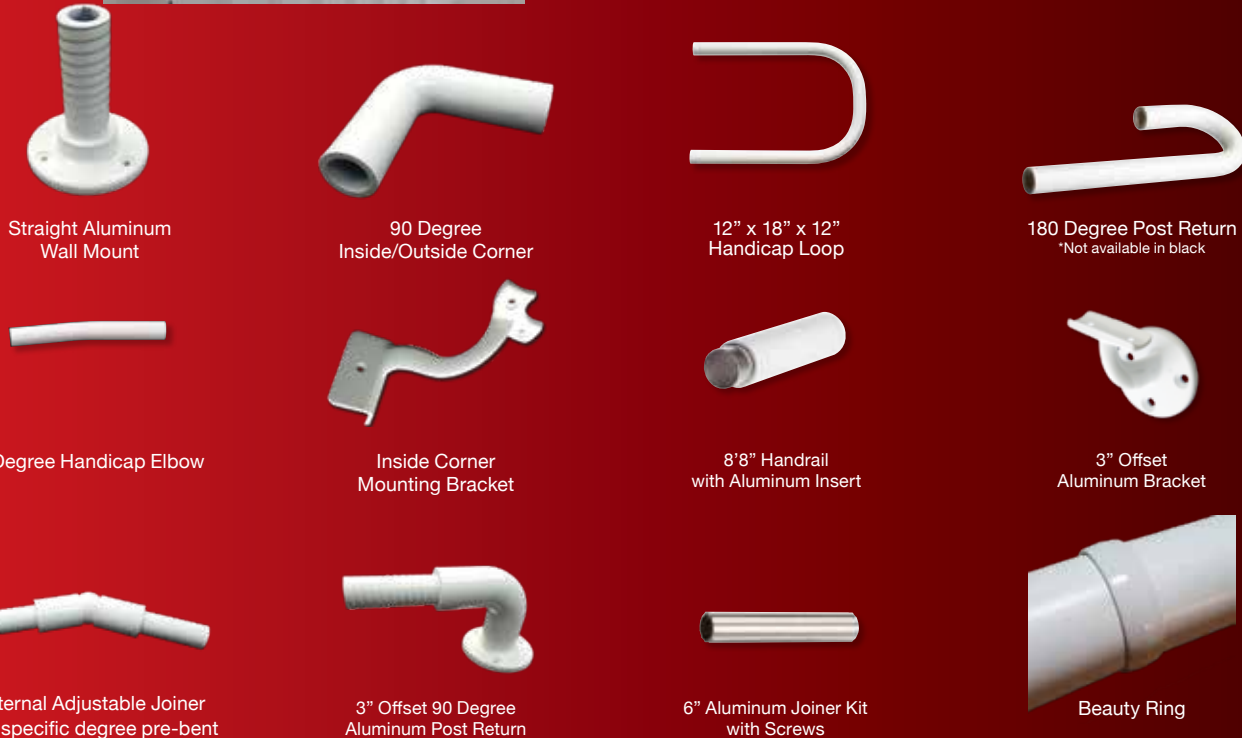

Straight Aluminum Wall Mount

90 Degree Inside/Outside Corner

12" x 18" x 12" Handicap Loop

180 Degree Post Return
*Not available in black

5 Degree Handicap Elbow

Inside Corner Mounting Bracket

8'8" Handrail with Aluminum Insert

3" Offset Aluminum Bracket

External Adjustable Joiner
Use specific degree pre-bent stair elbows or cut handrail to your degree of choice and use the adjustable joiner.

3" Offset 90 Degree Aluminum Post Return

6" Aluminum Joiner Kit with Screws

Beauty Ring