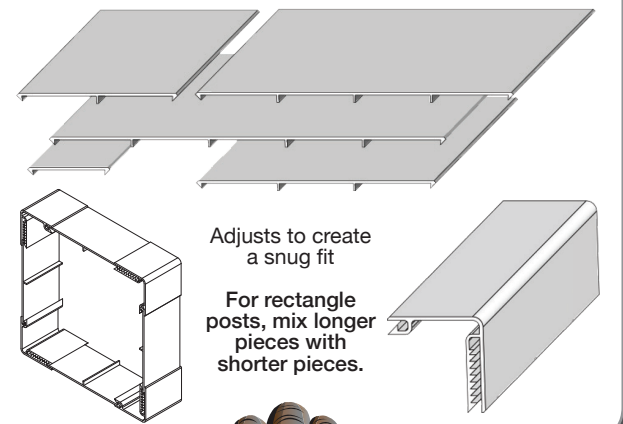

8 Piece Gorilla® Wrap

Simply Choose 4", 6", 8", 10" or 12" insert and snap them into the 4 corner pieces to successfully wrap existing square or rectangle posts.

Adjusts to create a snug fit