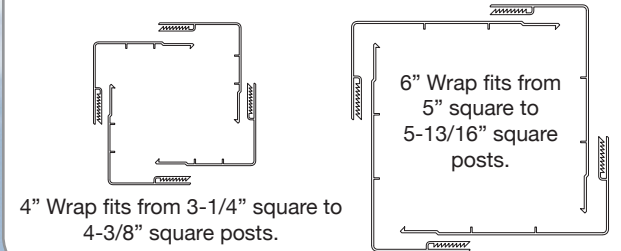

6" Wrap fits from 5" square to 5-13/16" square posts.

4 Piece Gorilla® Wrap

Ideal for any 4" x 4" or 6" x 6" post. The unique design helps hide posts that are not perfectly square or vary in size. Wrap around your existing post and snap together.

4" Wrap fits from 3-1/4" square to 4-3/8" square posts.