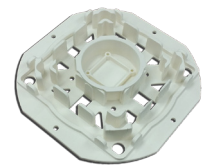

GORILLA[®] MATRIX

COLUMN MOUNTING SYSTEM

3.5" 2 3/8"

Bushing Adapter

Gorilla Matrix Plate

One Size Fits All!!!

You have heard that saying before, but have you ever heard it when talking about column and post installations?

With the revolutionary design of the Gorilla[®] Matrix Mounting plate from Homeland...Now you have!

Imagine, one mounting plate to fit up to 9 different Column/Post configurations.

Simply choose the size Internal Support Beam you need for the load and uplift required by the building code. Cut everything to size and install according to our installation instructions. It's just that easy! Mounting hardware not included. Check with local building code for requirements.